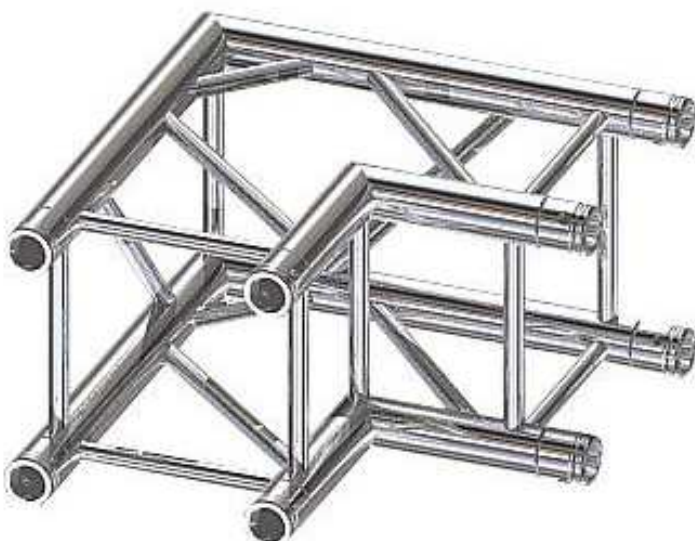

RIGGING

TRUSSEN

PRIJS PER DAG

TRUSS FD34 12CM	ART NR; 21012	€3,-
TRUSS FD34 27CM	ART NR; 21027	€3,-
TRUSS FD34 29CM	ART NR; 21029	€3,-
TRUSS FD34 50CM	ART NR; 21050	€3.50
TRUSS FD34 100CM	ART NR; 21100	€3.75
TRUSS FD34 150CM	ART NR; 21150	€6.50
TRUSS FD34 200CM	ART NR; 21200	€7.50
TRUSS FD34 250CM	ART NR; 21250	€8.50
TRUSS FD34 300CM	ART NR; 21300	€11.25
TRUSS FD34 400CM	ART NR; 21400	€15,-

TRUSS BASEPLATE 30X30	ART NR; 22050	€3,-
TRUSS BASEPLATE 80X80	ART NR; 22100	€15,-
TRUSS BASEPLATE 80X80 HEAVY	ART NR; 22150	€18.50
TRUSS PEN MET BORG	ART NR; 22200	€0.10

TRUSS FD34 2WEG HOEK	ART NR; 22250	€7,-
TRUSS FD34 3WEG HOEK	ART NR; 22300	€7,-
TRUSS FD34 4WEG T-STUK	ART NR; 22350	€8,-
TRUSS FD34 3WEG T-STUK	ART NR; 22400	€8,-

SPREEKSTOEL HOUT MET TRUSS POOT	ART NR; 22500	€35,-